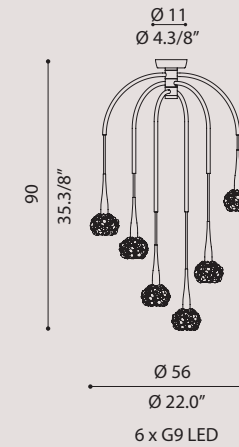

GHALIA IN 1L
GHAIN1L

1 x G9 LED

Suspension for compositions/
Sospensione per composizioni

GHASO1LX

GHALIA SO 1L
GHASO1L

1 x G9 LED

GHALIA PL 6L
GHAPL6

GHALIA SO 6L
GHASO6L

Ceiling canopies for compositions/ rosoni a soffitto per composizioni

	2L - 50x25	3L - Ø35	6L - Ø58	3L - 110
white/bianco RAL 9010	COMPORE50BC	COMPOD35BC	COMPOD60BC	COMPOL3LBC
brushed gold/ oro spazzolato	COMPORE50OS	COMPOD35OS	COMPOD60OS	COMPOL3LOS

colors

brushed gold/
oro spazzolato

on demand/
su richiesta

brushed platinum/
platino spazzolato

GHALIA RECESSED
HOIE Ø70 mm - FORO Ø70 mm

material

metal structure
and glass

struttura in metallo
e vetro