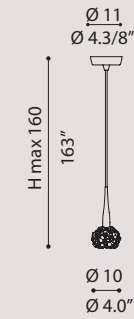

GHALIA IN 1L
GHAIN1L

1 x G9 LED

Suspension for compositions/
Sospensione per composizioni

GHASO1LX

GHALIA SO 1L
GHASO1L

1 x G9 LED

GHALIA PL 6L
GHAPL6

GHALIA SO 6L
GHASO6L

Ceiling canopies for compositions/ rosoni a soffitto per composizioni

	2L - 50x25	3L - Ø35	6L - Ø58	3L - 110
white/bianco RAL 9010	COMPORE50BC	COMPOD35BC	COMPOD60BC	COMPOL3LBC
brushed gold/ oro spazzolato	COMPORE50OS	COMPOD35OS	COMPOD60OS	COMPOL3LOS